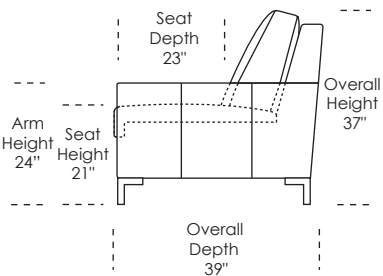

BRYNLEE featuring the Tiffany 24/7™

Standard Comfort Sleeper®

Features:

- Luxurious sleeping with no springs, no bars and no sagging
- Room to stretch out with true 80 inches of bedroom-length sleeping surface
- Ultimate comfort on four inches of plush, high-density foam
- Complete choice from over 300 leather, Ultrasuede® and fabric options
- Zero wall clearance
- Space saving engineering means getting a bigger bed in a smaller room
- Quick-ship delivery
- Lifetime warranty on frame
- Double-needle top stitching
- Loose back & seat cushions
- 10 year mechanism warranty
- Metal legs

All dimensions are approximate and subject to change.

* Picture shows left arm seated. Please specify left or right arm seated when ordering.
 All orders are in seated position.

† Dotted lines for Queen Plus sizes indicates the number of seats.