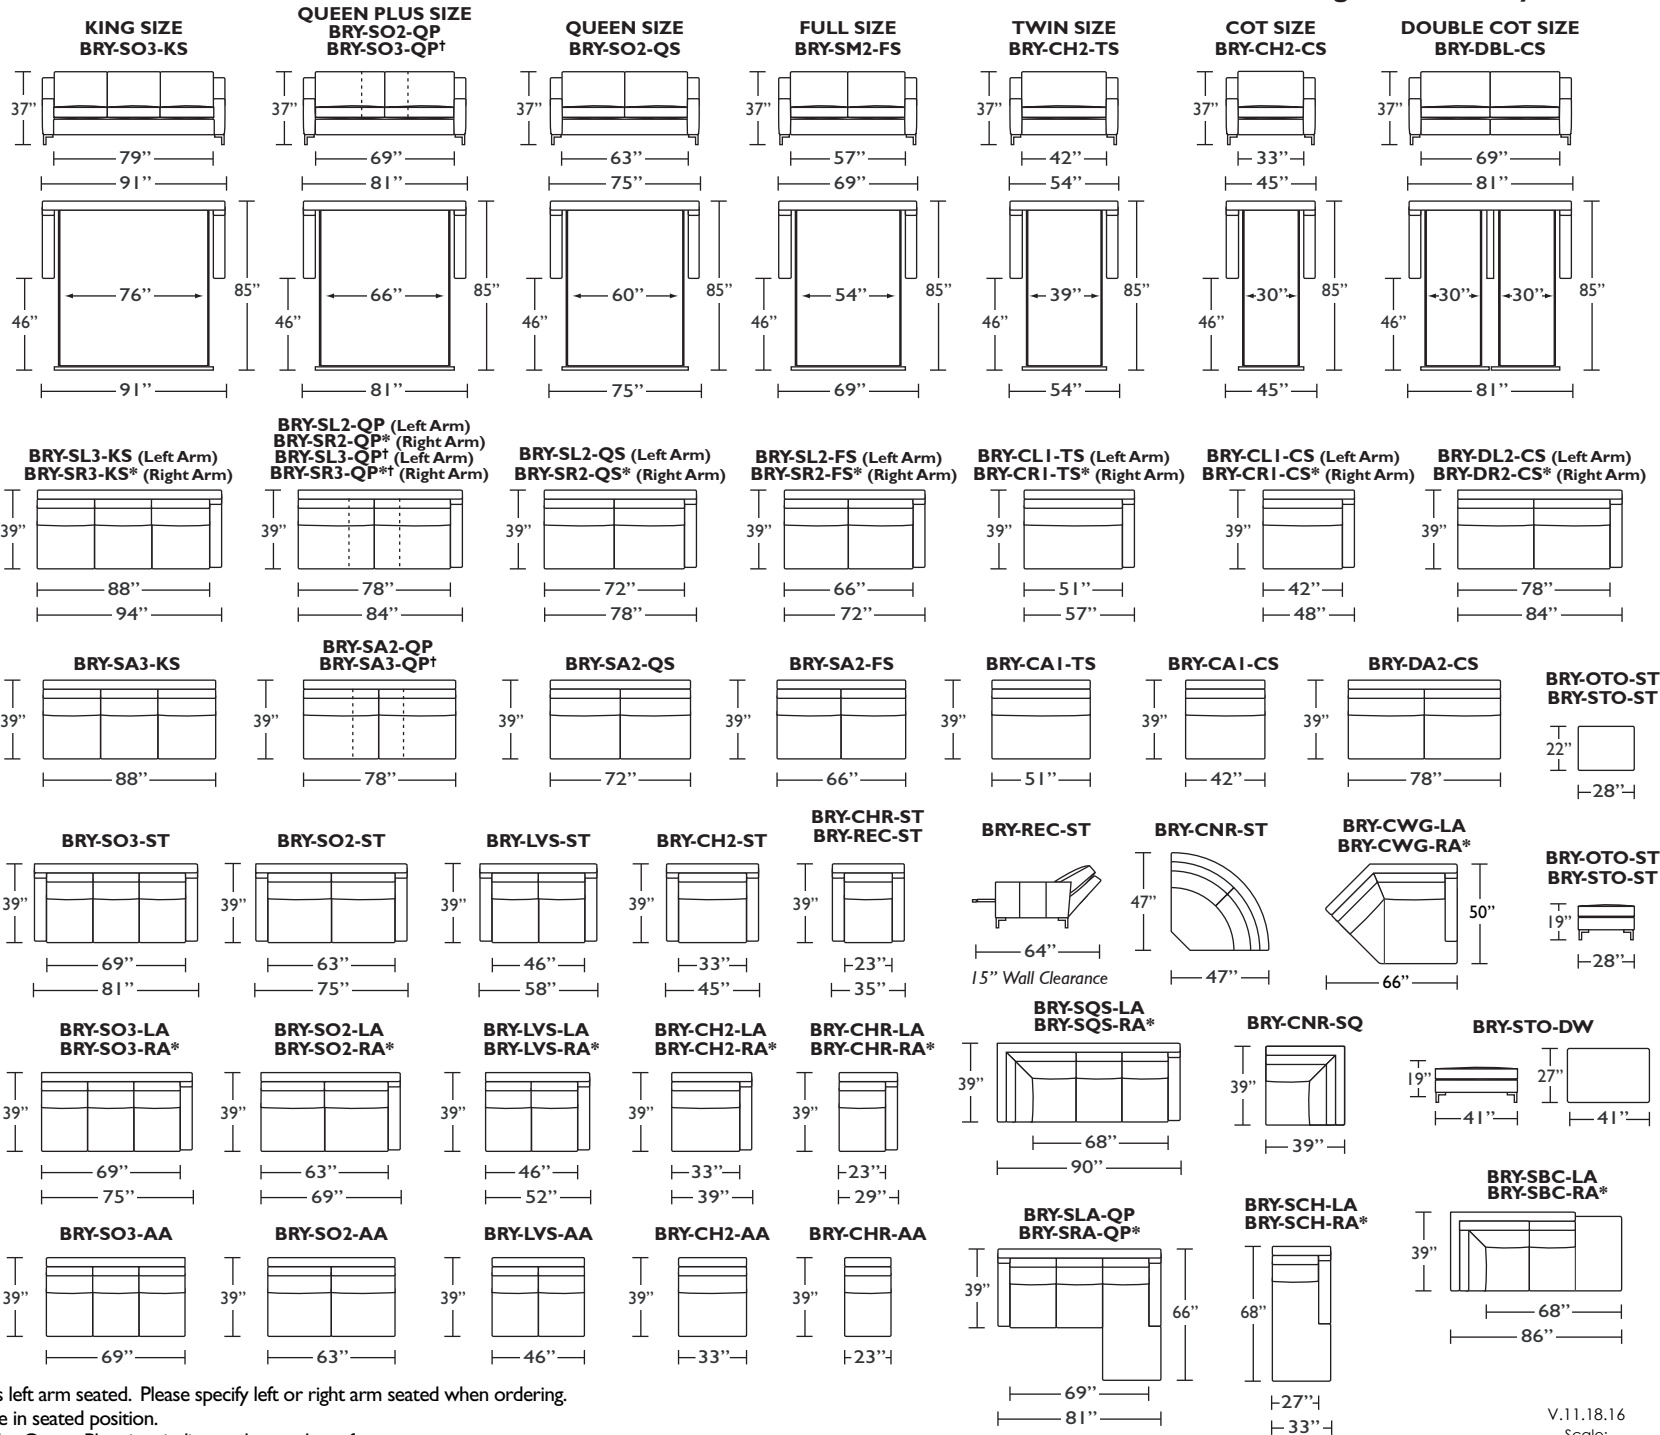

BRYNLEE featuring the Tiffany 24/7™

Standard Comfort Sleeper®

Features:

- Luxurious sleeping with no springs, no bars and no sagging
- Room to stretch out with true 80 inches of bedroom-length sleeping surface
- Ultimate comfort on four inches of plush, high-density foam
- Complete choice from over 300 leather, Ultrasuede® and fabric options
- Zero wall clearance
- Space saving engineering means getting a bigger bed in a smaller room
- Quick-ship delivery
- Lifetime warranty on frame
- Double-needle top stitching
- Loose back & seat cushions
- 10 year mechanism warranty
- Metal legs

All dimensions are approximate and subject to change.

* Picture shows left arm seated. Please specify left or right arm seated when ordering.
 All orders are in seated position.

† Dotted lines for Queen Plus sizes indicates the number of seats.